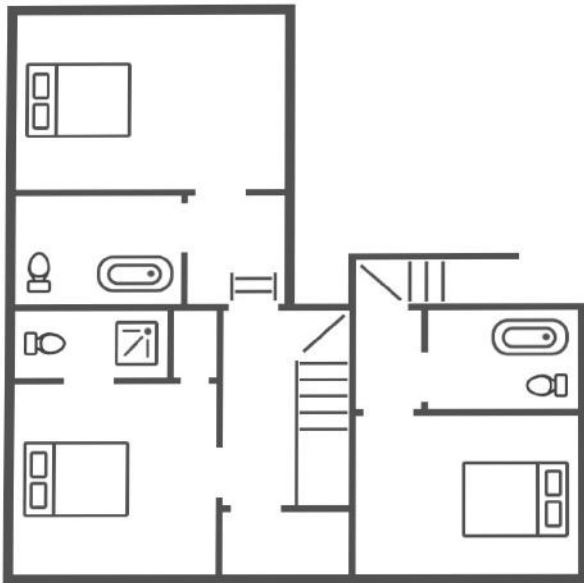

Beds in this property are fixed as:

Master: Double with ensuite & dressing Room

Twin: 2 singles

Double: Double room

Both the second double and twin share a family bathroom with separate jacuzzi bath and shower.

For more pictures check out our facebook album [here](#)

Middle Cardney

Flexible accommodation sleeps up to 10 guests.

The accommodation features:

Ground Floor

- Open plan kitchen and dining room
- 2 Living rooms, Left room has sofa bed
- Utility room
- Bedroom with ensuite shower room

Ground Floor

First Floor

The first staircase:

- Bedroom with ensuite shower
- Bedroom with separate bathroom

The second staircase:

- Bedroom with separate bathroom

All four bedrooms have zip and link beds and can be configured as twins or doubles sleeping 8 with the remaining 2 in the sofa bed in the first living room.

This fabulous cottage has plenty of space to entertain and let your guests relax after the celebrations of your special day.

For more pictures check out our facebook album [here](#)

First Floor

Couples Cabin