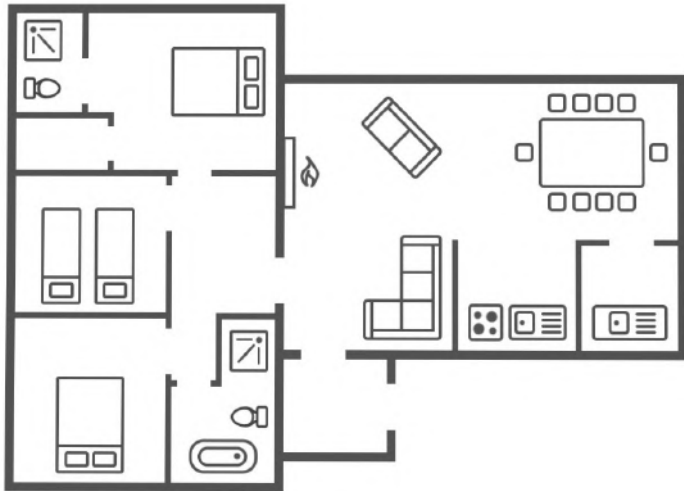

CARDNEY STEADING EVENTS
WEDDINGS & EVENT VENUE

ACCOMODATION
Craigmore

3 bedroom accommodation sleeps 6. Featuring glass doors the length of the open plan living, dining and kitchen space which open out onto a decked area with spectacular uninterrupted views and flooded with natural light, perfect for the bride and bridal party to get ready on the morning of the wedding

Beds in this property are fixed as:

Master: Double with ensuite & dressing Room

Twin: 2 singles

Double: Double room

Both the second double and twin share a family bathroom with separate jacuzzi bath and shower.

For more pictures check out our facebook album [here](#)

Middle Cardney

Flexible accommodation sleeps up to 10 guests.

The accommodation features:

Ground Floor

- Open plan kitchen and dining room
- 2 Living rooms, Left room has sofa bed
- Utility room
- Bedroom with ensuite shower room

Ground Floor

First Floor

The first staircase:

- Bedroom with ensuite shower
- Bedroom with separate bathroom

The second staircase:

- Bedroom with separate bathroom

All four bedrooms have zip and link beds and can be configured as twins or doubles sleeping 8 with the remaining 2 in the sofa bed in the first living room.